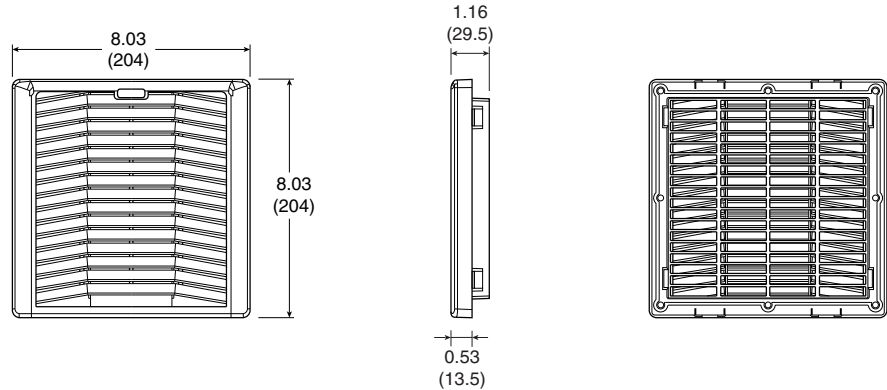

# PFG2-15

**(204 x 204 x 29.5 mm)**

8.03 x 8.03 x 1.16 inches

### Construction

Frame:	UV resistant ABS resin - UL94V-0 PU sealing ring
Filter:	Nylon fiber resin
Protection:	IP44 rated
Option:	Available in RAL7032 or RAL7035

PANEL CUT OUT

INSTALLATION METHOD