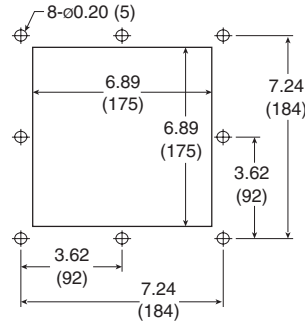

# PFG2-15

**(204 x 204 x 29.5 mm)**

8.03 x 8.03 x 1.16 inches

### Construction

Frame:	UV resistant ABS resin - UL94V-0 PU sealing ring
Filter:	Nylon fiber resin
Protection:	IP44 rated
Option:	Available in RAL7032 or RAL7035

PANEL CUT OUT

INSTALLATION METHOD