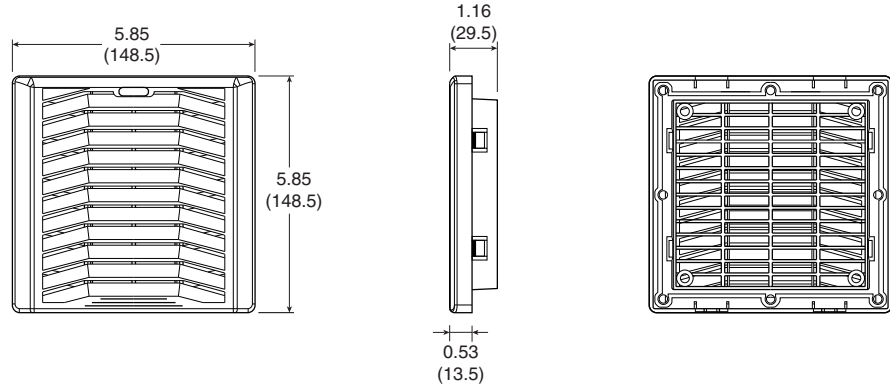

PFG2-12

(148.5 x 148.5 x 29.5 mm)

5.85 x 5.85 x 1.16 inches

Construction

Frame:	UV resistant ABS resin - UL94V-0 PU sealing ring
Filter:	Nylon fiber resin
Protection:	IP44 rated
Option:	Available in RAL7032 or RAL7035

PANEL CUT OUT

INSTALLATION METHOD