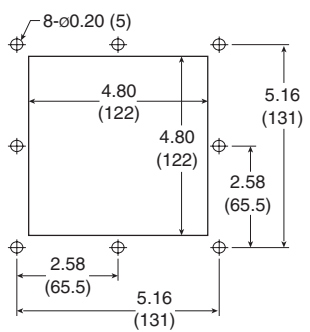

PANEL CUT OUT