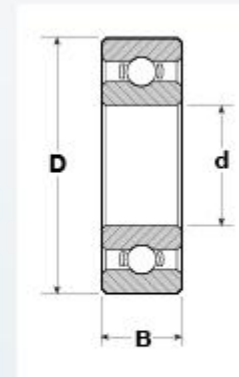

6203-NR
Retaining Rin
Groove on O

Select Retain.

NPB Part No

6203-2RS

SPECIFICATIONS

Seals	2
Material	Standard SAE 52100 *
Bore \varnothing	17mm .6693" $-.0003$
Outside Diameter \varnothing	40mm 1.5748" $-.0005$
Width \varnothing	12mm .4724" $+.0000/- .0050$
Max Fillet Radius	.025
No. Balls	8
Ball Diameter	1/4
Static Load	890 lbs.
Dynamic Load	1500 lbs.