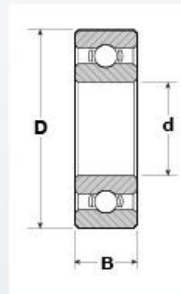

6002-2RS
2 Contact
Seals

Select Retain. Ring

6002-NR
Retaining Ring +
Groove on O.D.

NPB Part No

6002-ZZ

SPECIFICATIONS

Shields	2
Material	Standard SAE 52100 *
Bore \varnothing	15mm .5906" $-.0003$
Outside Diameter \varnothing	32mm 1.2598" $-.0005$
Width \varnothing	9mm .3543" $+.0000/- .0050$
Max Fillet Radius	.012
No. Balls	9
Ball Diameter	3/16
Static Load	565 lbs.
Dynamic Load	965 lbs.